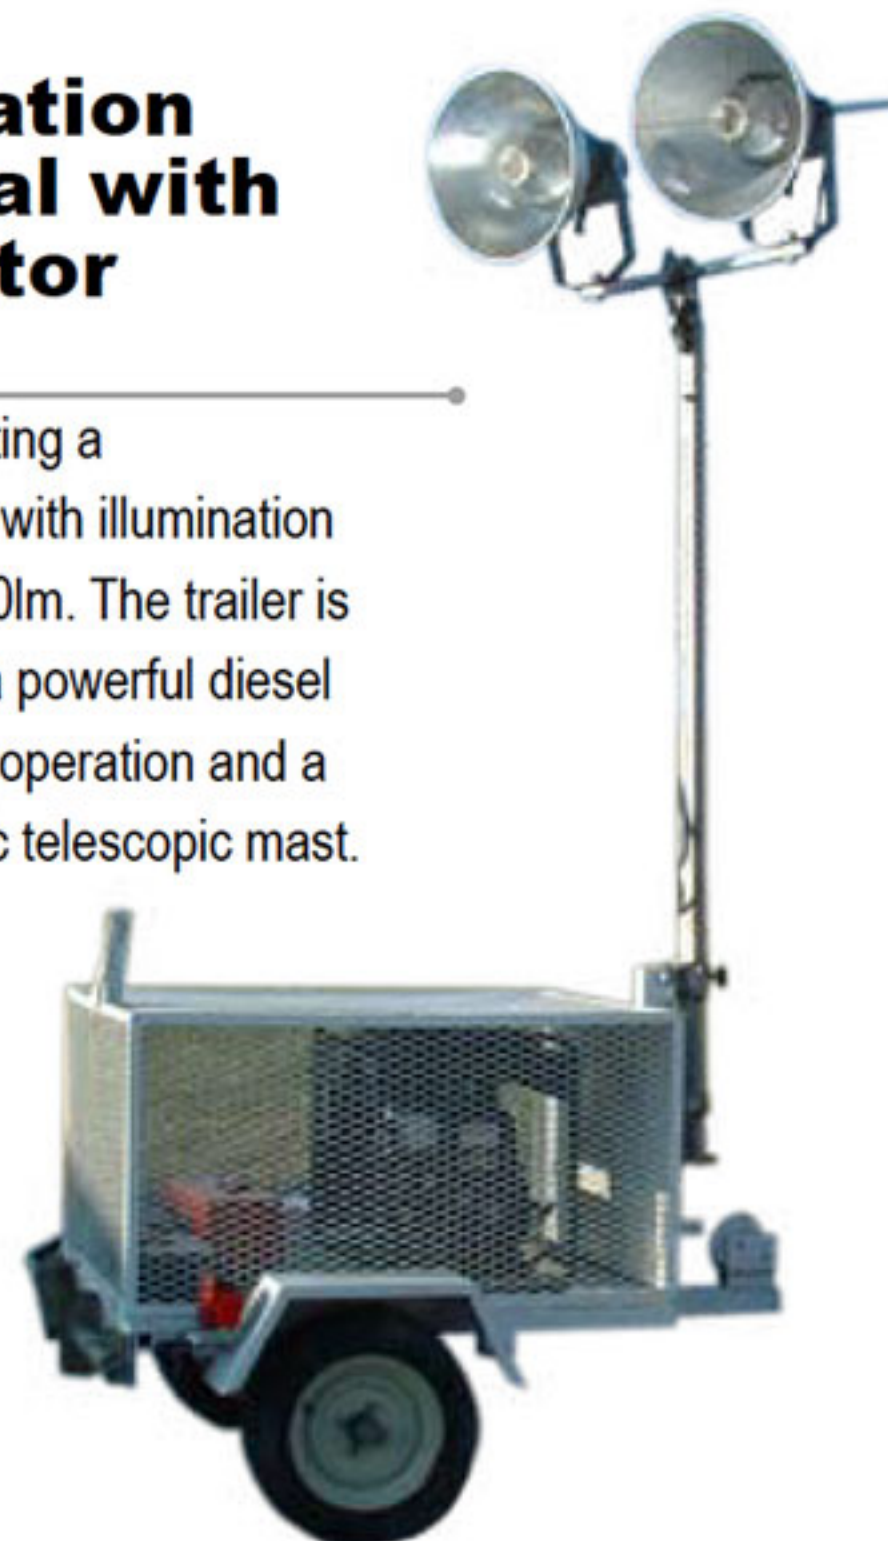

ILLUMINATION

Light Sticks RA3401

Chemical light.
Red, Blue, Yellow, Green and IR.

Illumination Rocket RA3403

Manual illumination rocket.
1000m radius.

Illumination Terminal with Generator RA3405

Capable of lighting a 2000-5000sqm with illumination output of 10,000lm. The trailer is equipped with a powerful diesel engine for long operation and a 4.5m pneumatic telescopic mast.