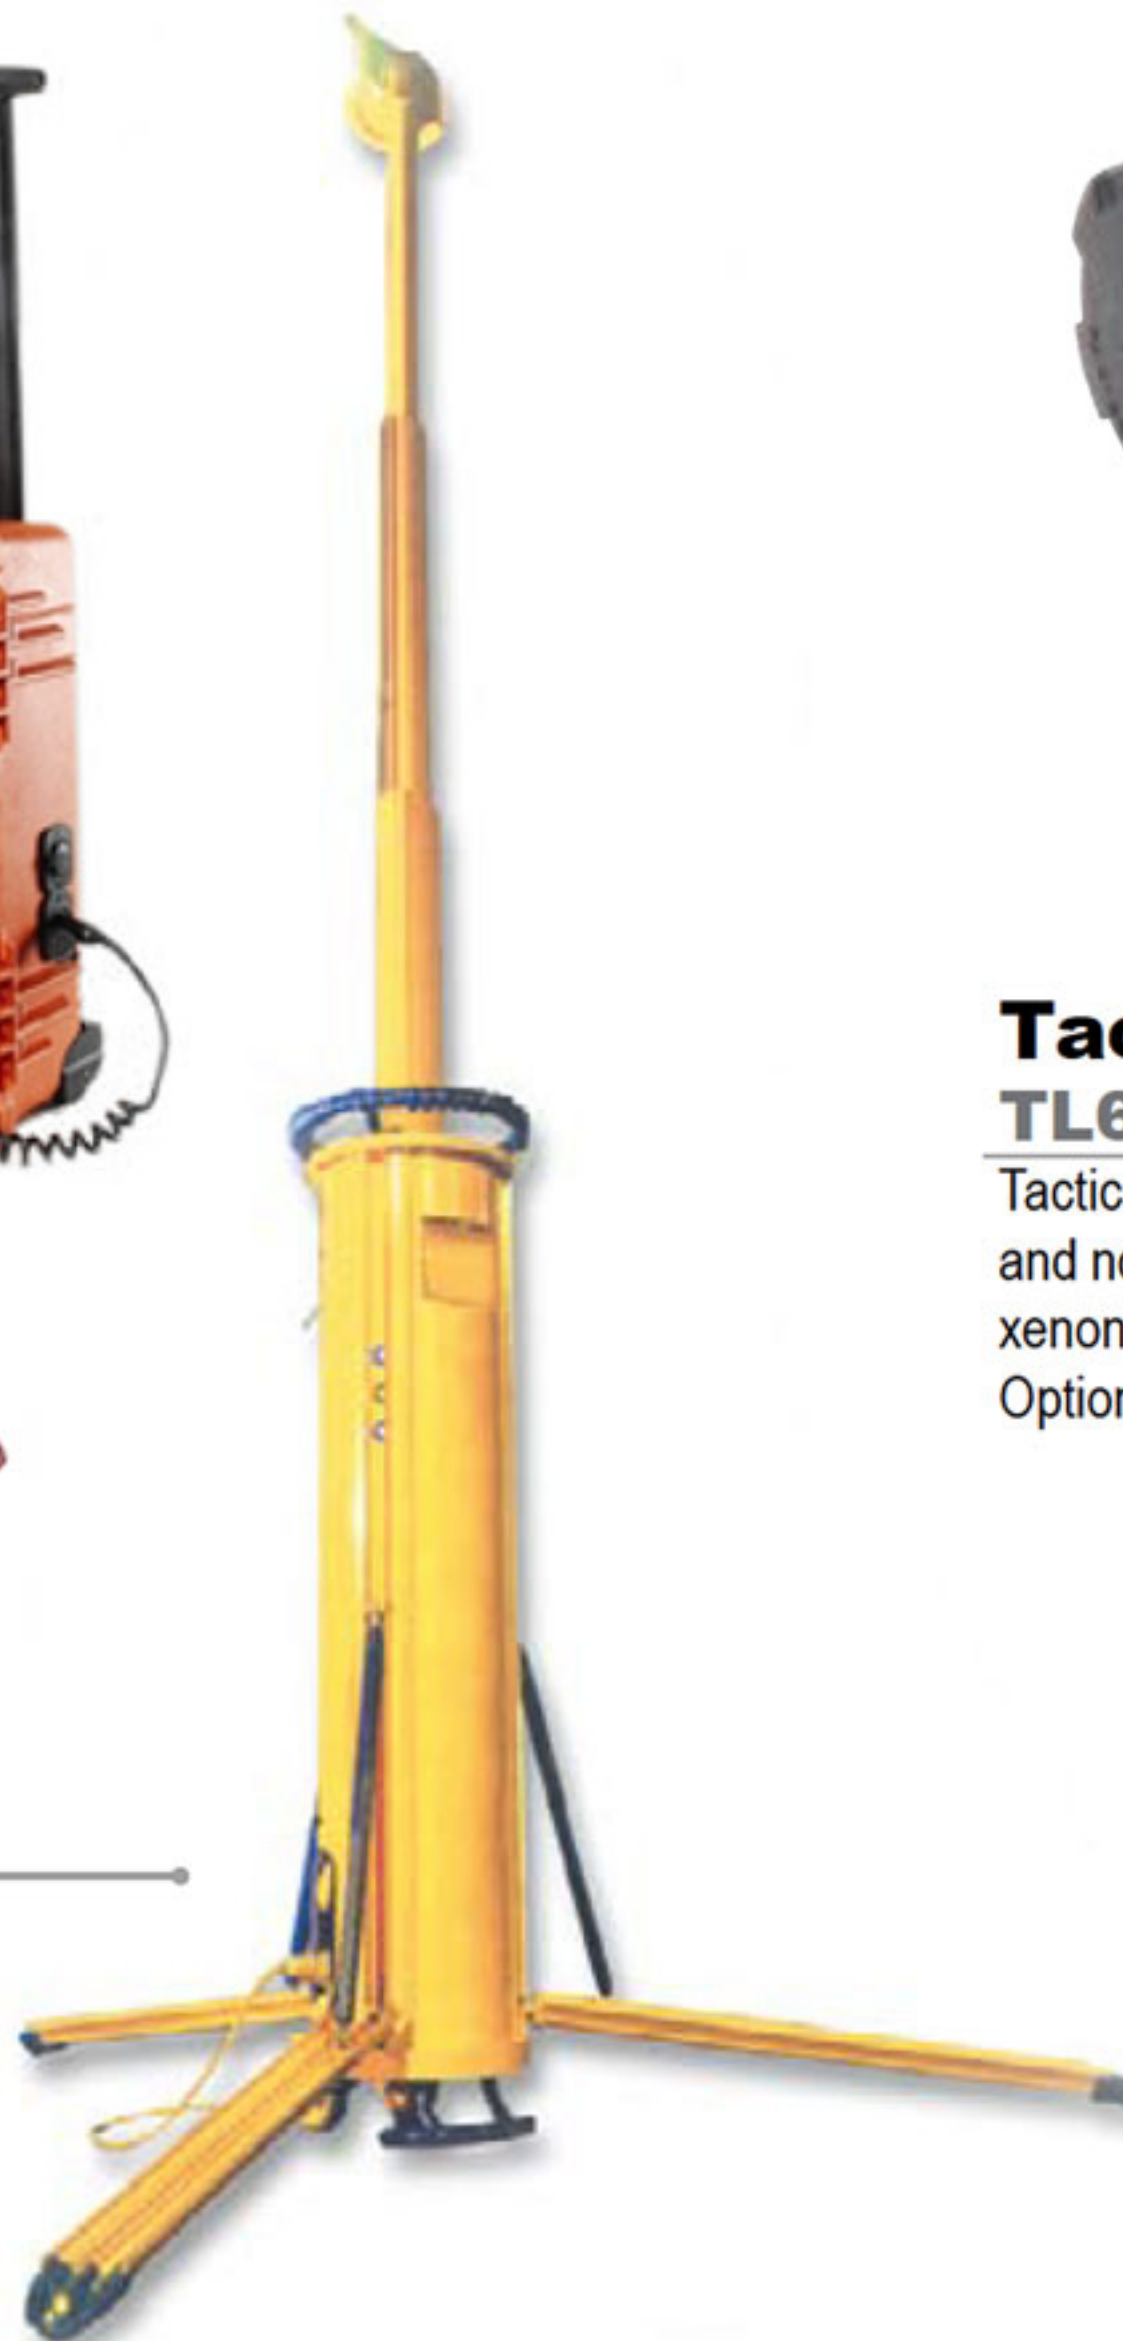

Lightbar RA3406

Multi Light RA3407

Metal Halide light output is five times more powerful than equivalent traditional halogen lighting. Producing over 100,000lm of perfect white light.